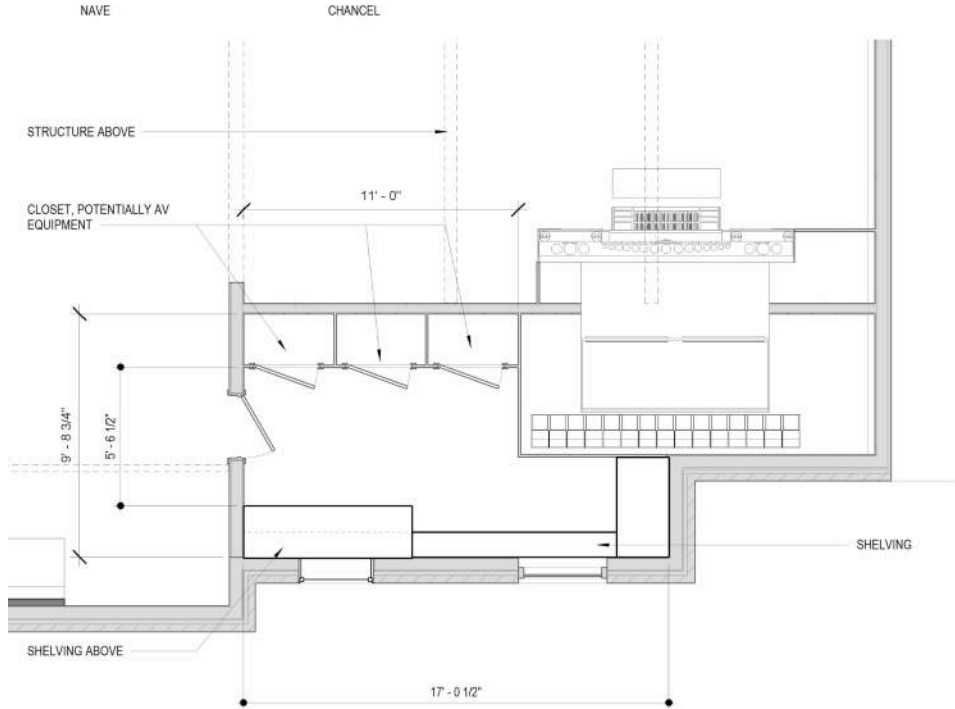

CHRIST EPISCOPAL CHURCH

AGENDA

- SANCTUARY LAYOUT
- SANCTUARY RESTROOM LAYOUT
- ORGAN LAYOUT
- RAMP OPTIONS
- WILSON HALL LAYOUT
- WILSON HALL KITCHEN & RESTROOM LAYOUT

SANCTUARY OVERVIEW PLAN

ORGAN LAYOUT

RESTROOM PLAN

RAMP OPTION 1