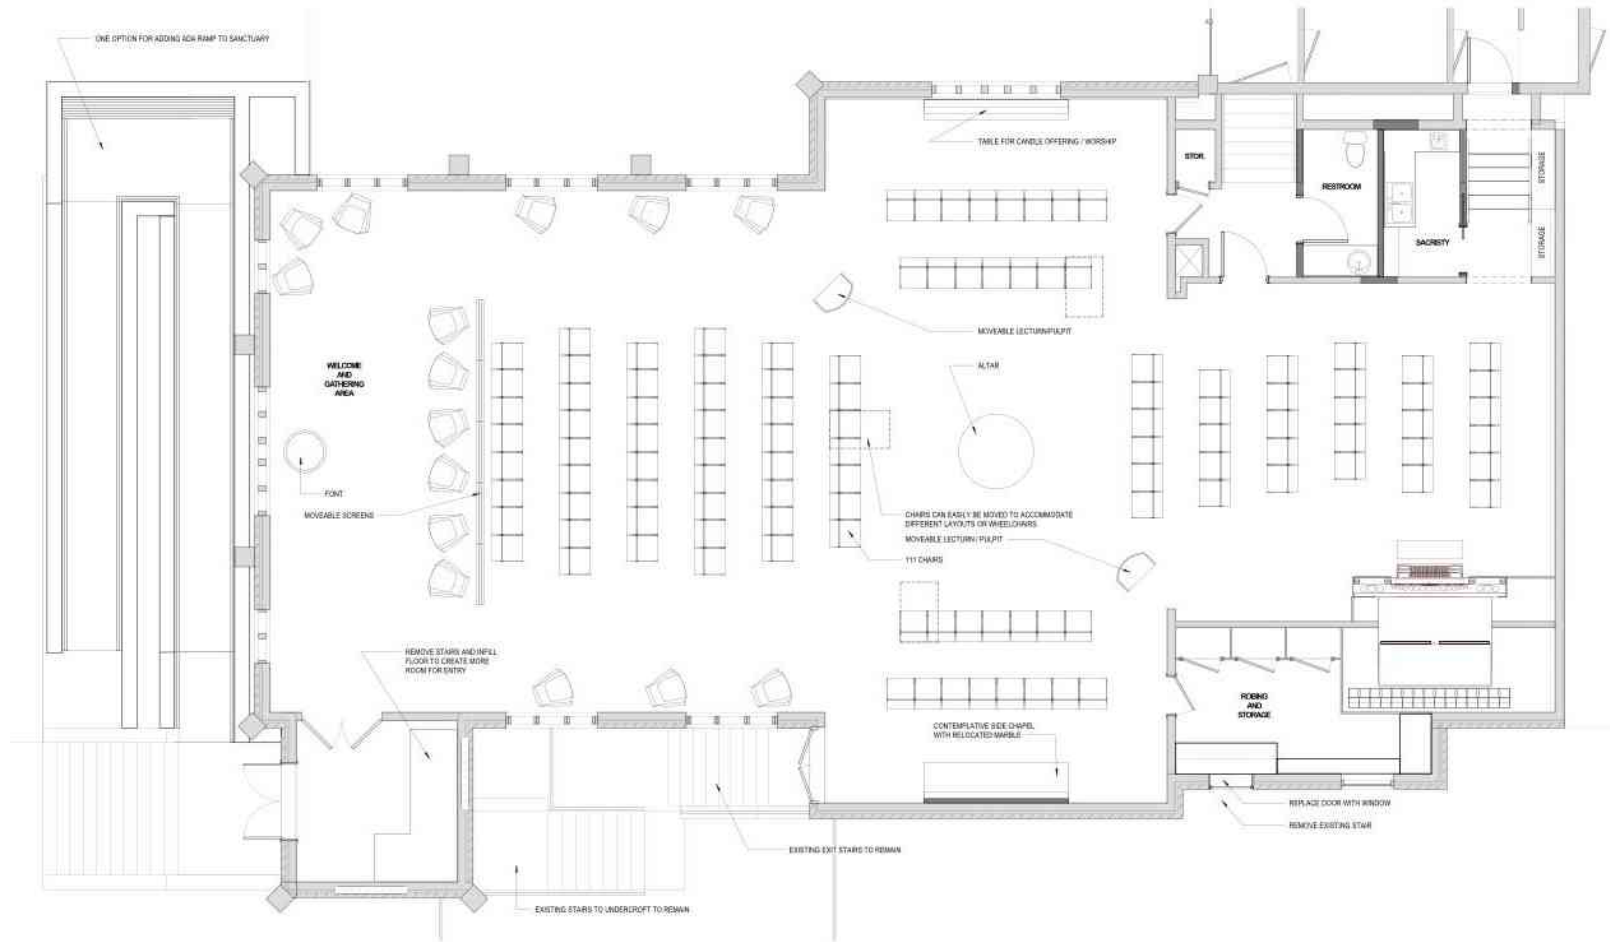

CHRIST EPISCOPAL CHURCH

AGENDA

- SANCTUARY LAYOUT
- SANCTUARY RESTROOM LAYOUT
- ORGAN LAYOUT
- RAMP OPTIONS
- WILSON HALL LAYOUT
- WILSON HALL KITCHEN & RESTROOM LAYOUT

SANCTUARY OVERVIEW PLAN

ORGAN LAYOUT

RESTROOM PLAN

RAMP OPTION 1