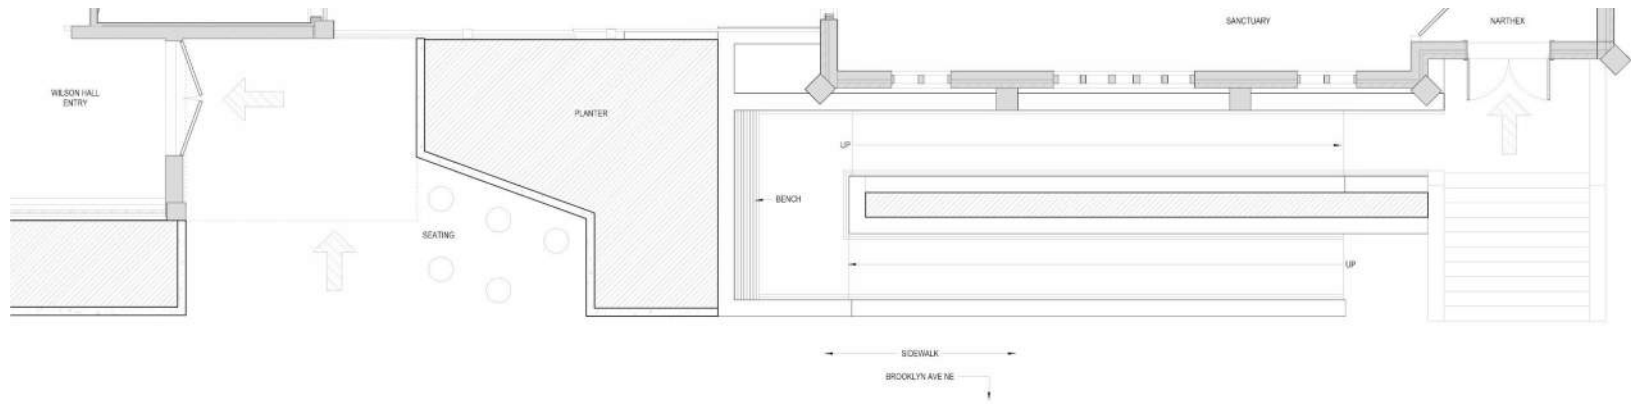

CHRIST EPISCOPAL CHURCH

AGENDA

- SANCTUARY LAYOUT
- SANCTUARY RESTROOM LAYOUT
- ORGAN LAYOUT
- RAMP OPTIONS
- WILSON HALL LAYOUT
- WILSON HALL KITCHEN & RESTROOM LAYOUT

SANCTUARY OVERVIEW PLAN

ORGAN LAYOUT

RESTROOM PLAN

RAMP OPTION 1