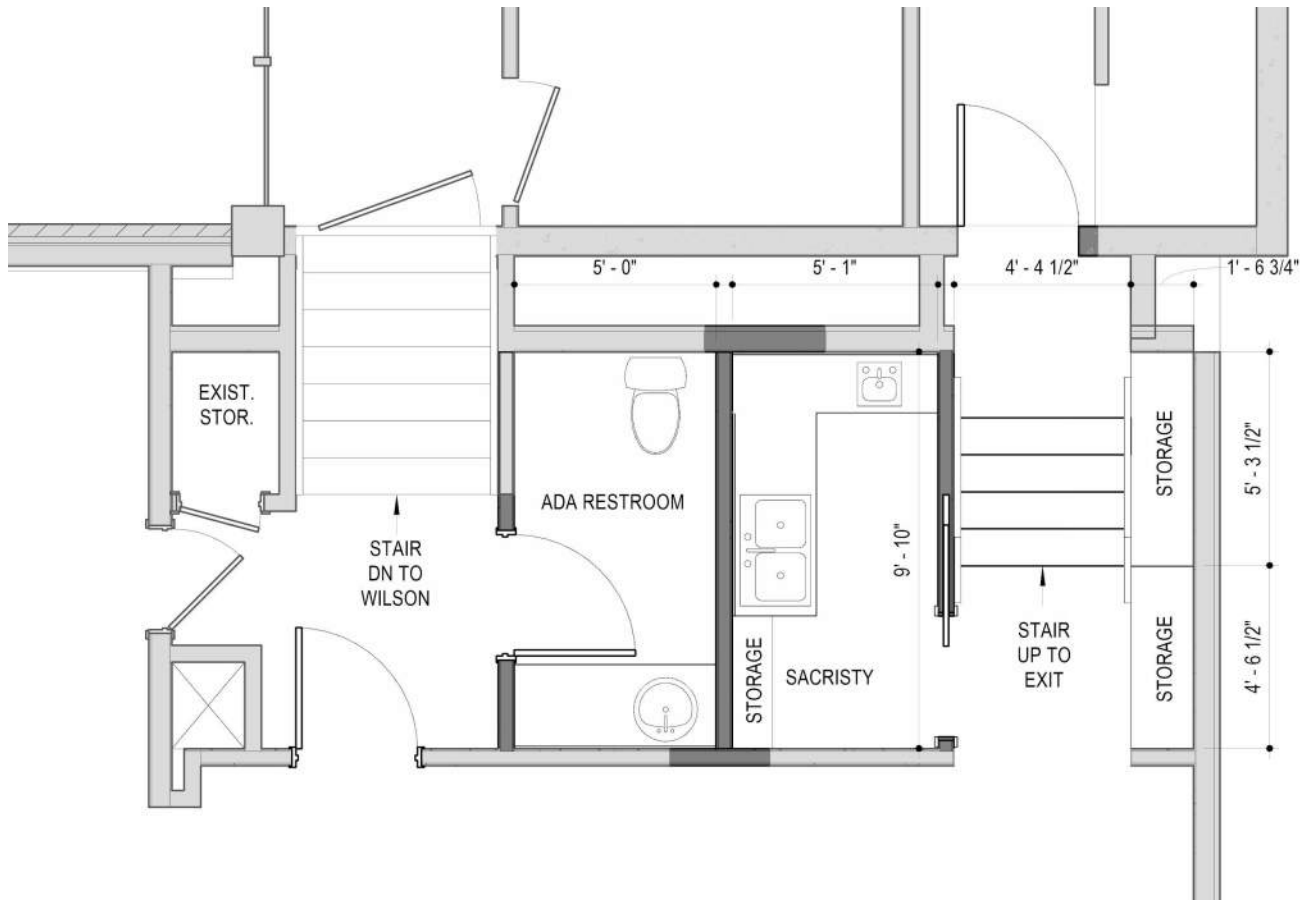

CHRIST EPISCOPAL CHURCH

AGENDA

- SANCTUARY LAYOUT
- SANCTUARY RESTROOM LAYOUT
- ORGAN LAYOUT
- RAMP OPTIONS
- WILSON HALL LAYOUT
- WILSON HALL KITCHEN & RESTROOM LAYOUT

SANCTUARY OVERVIEW PLAN

ORGAN LAYOUT

RESTROOM PLAN

RAMP OPTION 1